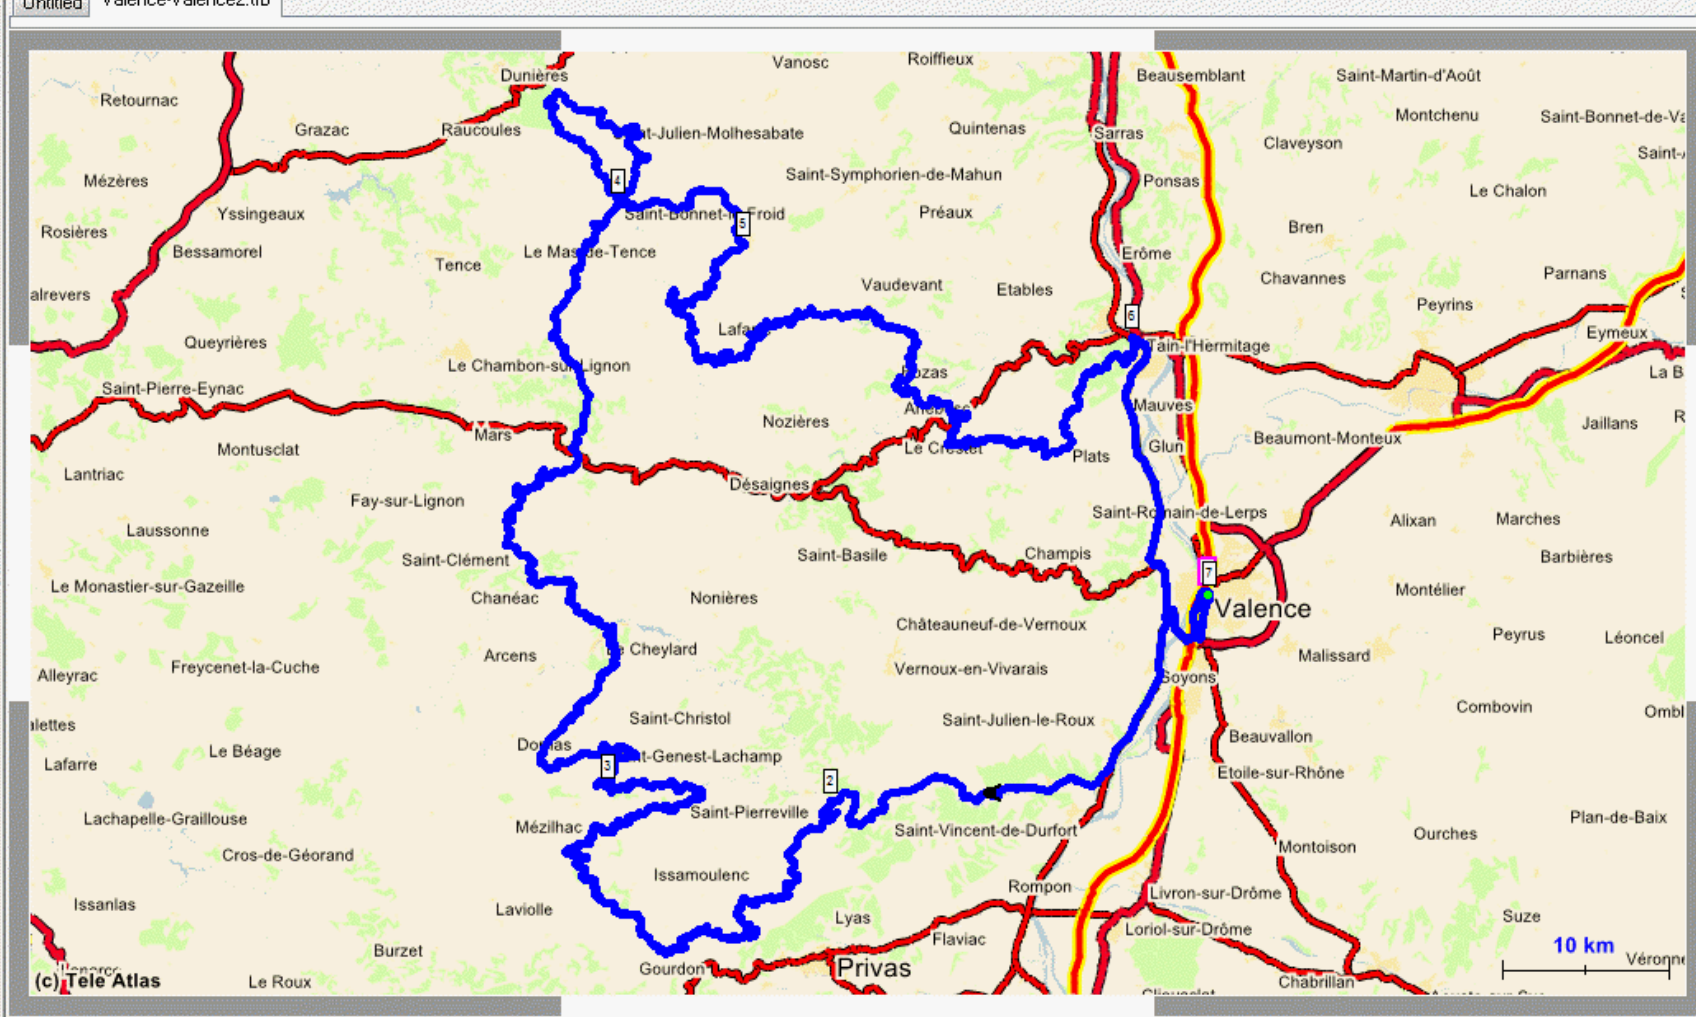

1 Start point

Zoom 10km + - [Map Navigation Icons] Tele Atlas

WP Figure Point

Detail

Type: WayPoint

Hold-up distance: 10

Distance: 0 Reset ODO

Name:

City:

Street:

Direction: WPELV=137